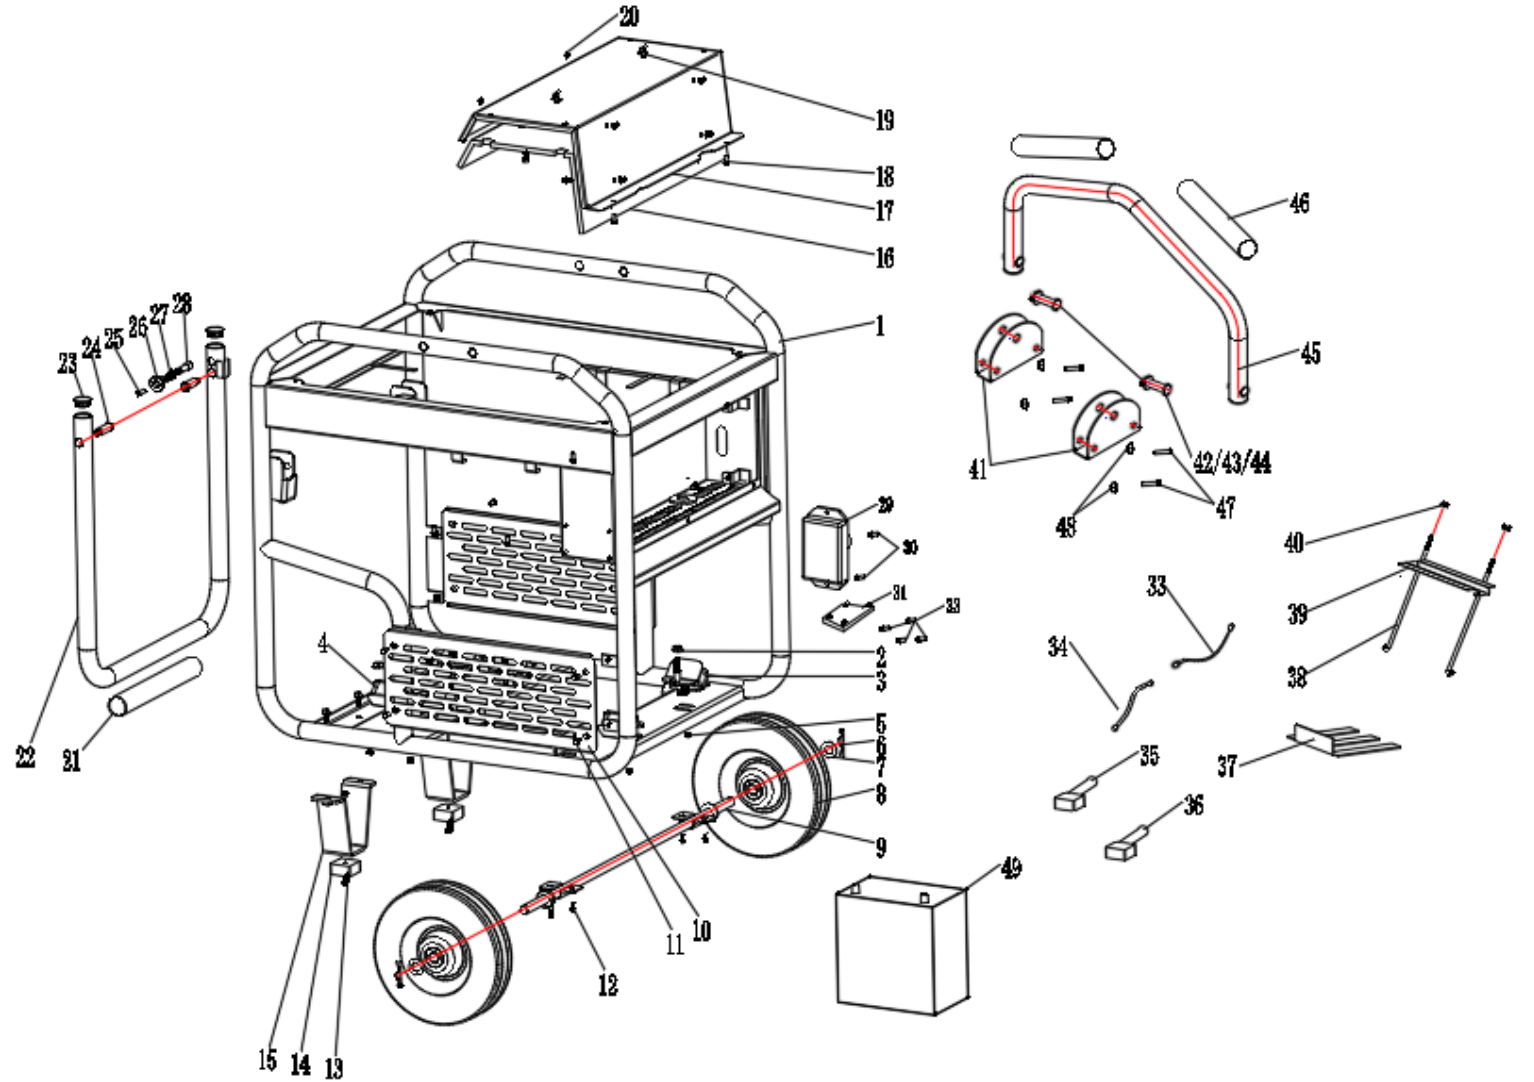

**Engine:**

Part #	Item Code	Description	Qty
1	812734	MUFFLER COMPONENT	1
2	812662	MUFFLER GASKET	2
39	812739	STARTING MOTOR COMPONENT	1
42	812710	IGNITION COIL ASSEMBLY	1
43	812711	IGNITION COIL ASSEMBLY	1
44	812704	OIL ALARM	1
80	812657	CARBURETOR GASKET	3
83	812684	EXHAUST PIPE	1
89	812736	CARBURETOR ASSEMBLY	1
90	812663	AIR FILTER GASKET	1
93	812717	AIR FILTER ASSEMBLY	1
93A	812751	AIR FILTER ELEMENT	1
108	812859	OIL DIPSTICK ASSEMBLY	1
111	812696	OIL SENSOR	1

## Frame:

Part #	Item Code	Description	Qty
1	812742	FRAME ASSEMBLY	1
3	812694	SHOCK ABSORBING BEARING (4PCS)	4
4	812693	SHOCK ABSORBING BEARING (2PCS)	2
5	812615	NUT	6
6	812583	LOCATING PIN LOCK CLAMP	2
8	812718	WHEEL ASSEMBLY	2
9	812707	AXLE	1
14	812588	SUPPORT RUBBER PAD	2
21	812678	RUBBER COVER FOR HANDLE	1
22	812709	HAND HANDLE TUBE ASSEMBLY	1
23	812659	CAP	2
24	812671	HANDLE RETAINING PIN	2
29	812732	AVR	1
44	812661	LOCATING PIN LOCK CLAMP	2

### Alternator:

Part #	Item Code	Description	Qty
4	812723	ALTERNATOR SUPPORT	1
7	812692	CARBON BRUSH	1

### Fuel Tank:

Part #	Item Code	Description	Qty
3	812854	FUEL TANK ASSEMBLY	1
8	812590	FUEL TANK CAP	1
9	812674	OIL FILTER	1
10	812688	OIL MARKER	1