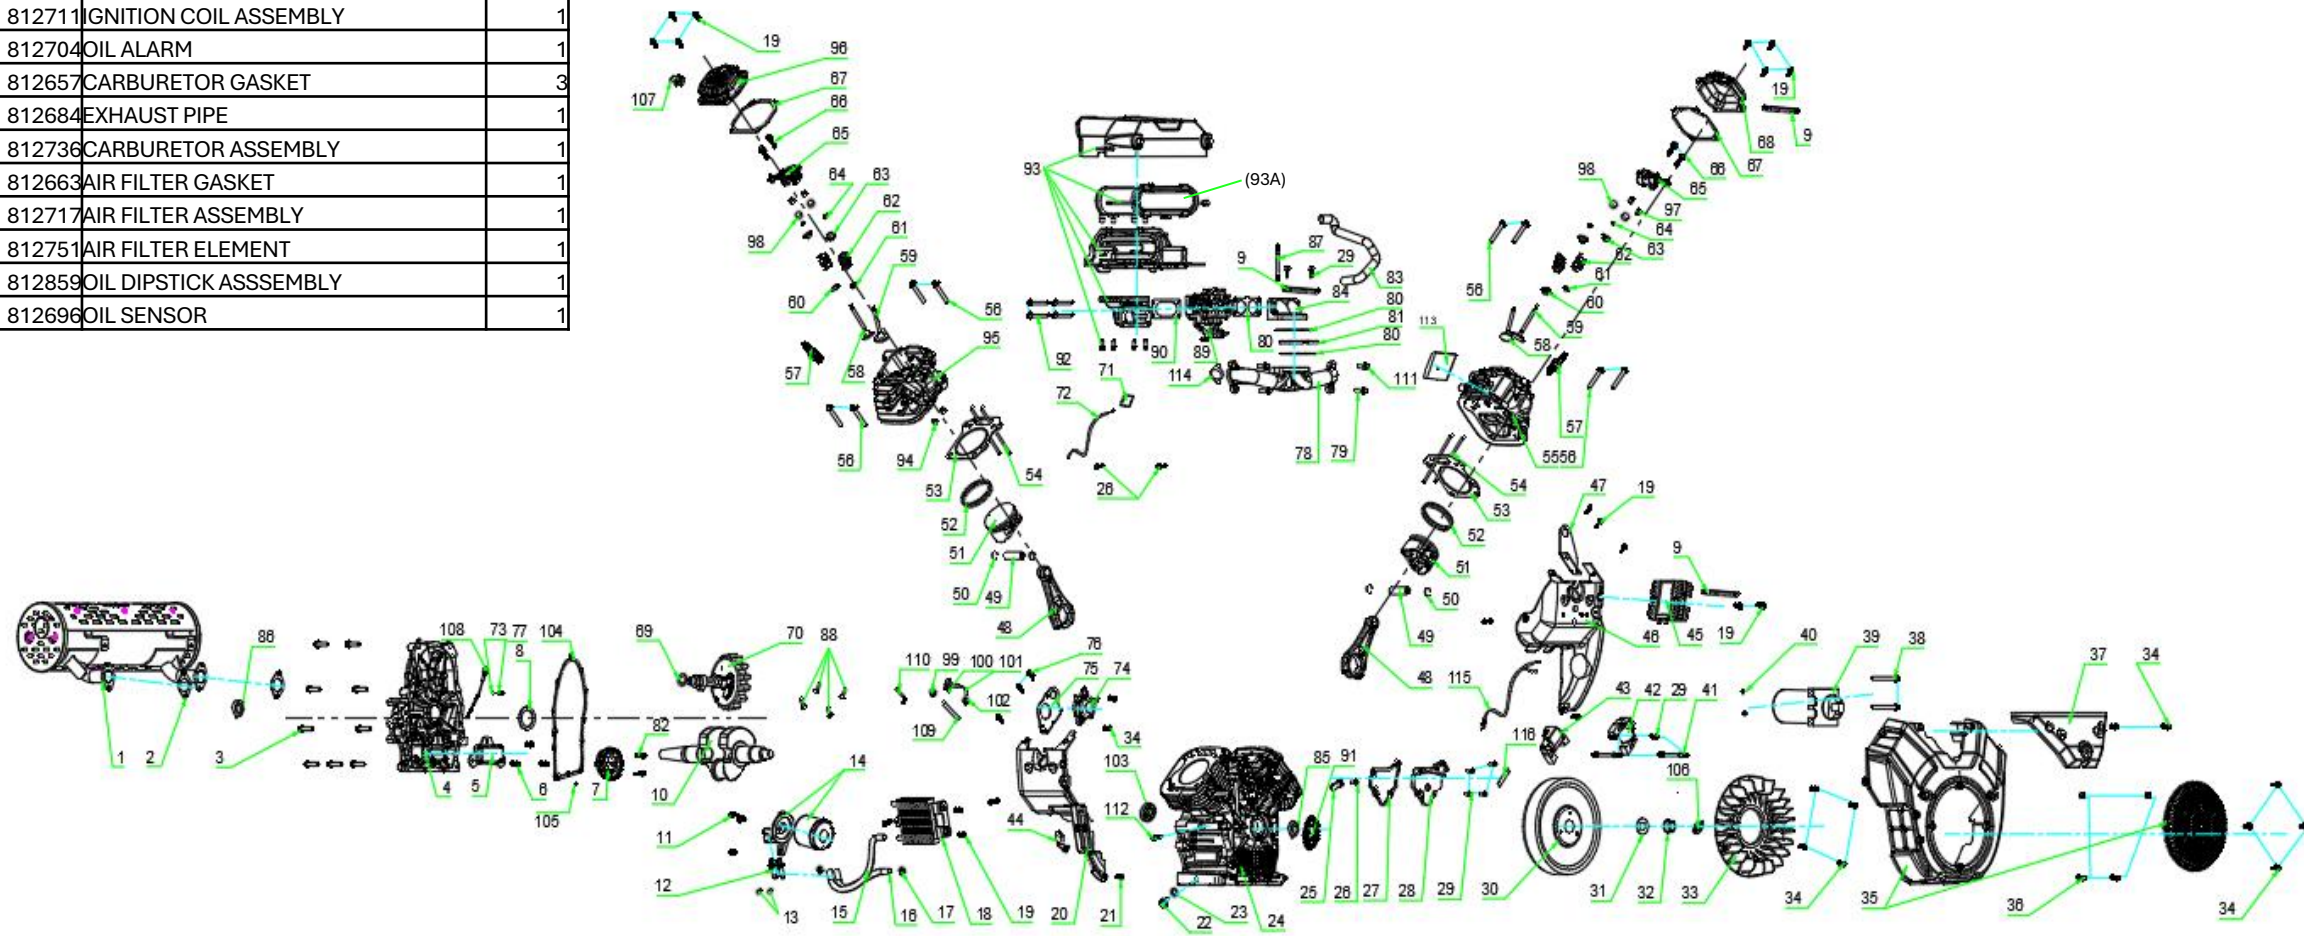

**Engine:**

Part #	Item Code	Description	Qty
1	812734	MUFFLER COMPONENT	1
2	812662	MUFFLER GASKET	2
39	812739	STARTING MOTOR COMPONENT	1
42	812710	IGNITION COIL ASSEMBLY	1
43	812711	IGNITION COIL ASSEMBLY	1
44	812704	OIL ALARM	1
80	812657	CARBURETOR GASKET	3
83	812684	EXHAUST PIPE	1
89	812736	CARBURETOR ASSEMBLY	1
90	812663	AIR FILTER GASKET	1
93	812717	AIR FILTER ASSEMBLY	1
93A	812751	AIR FILTER ELEMENT	1
108	812859	OIL DIPSTICK ASSEMBLY	1
111	812696	OIL SENSOR	1

## Frame:

Part #	Item Code	Description	Qty
1	812742	FRAME ASSEMBLY	1
3	812694	SHOCK ABSORBING BEARING (4PCS)	4
4	812693	SHOCK ABSORBING BEARING (2PCS)	2
5	812615	NUT	6
6	812583	LOCATING PIN LOCK CLAMP	2
8	812718	WHEEL ASSEMBLY	2
9	812707	AXLE	1
14	812588	SUPPORT RUBBER PAD	2
21	812678	RUBBER COVER FOR HANDLE	1
22	812709	HAND HANDLE TUBE ASSEMBLY	1
23	812659	CAP	2
24	812671	HANDLE RETAINING PIN	2
29	812732	AVR	1
44	812661	LOCATING PIN LOCK CLAMP	2

### Alternator:

Part #	Item Code	Description	Qty
4	812723	ALTERNATOR SUPPORT	1
7	812692	CARBON BRUSH	1

### Fuel Tank:

Part #	Item Code	Description	Qty
3	812854	FUEL TANK ASSEMBLY	1
8	812590	FUEL TANK CAP	1
9	812674	OIL FILTER	1
10	812688	OIL MARKER	1