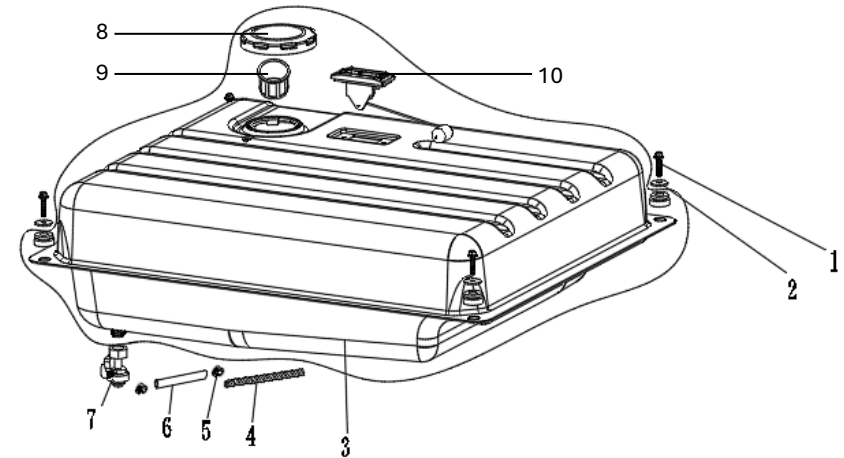

Fuel Tank:

Part #	Item Code	Description	Qty
3	812854	FUEL TANK ASSEMBLY	1
8	812590	FUEL TANK CAP	1
9	812674	OIL FILTER	1
10	812688	OIL MARKER	1