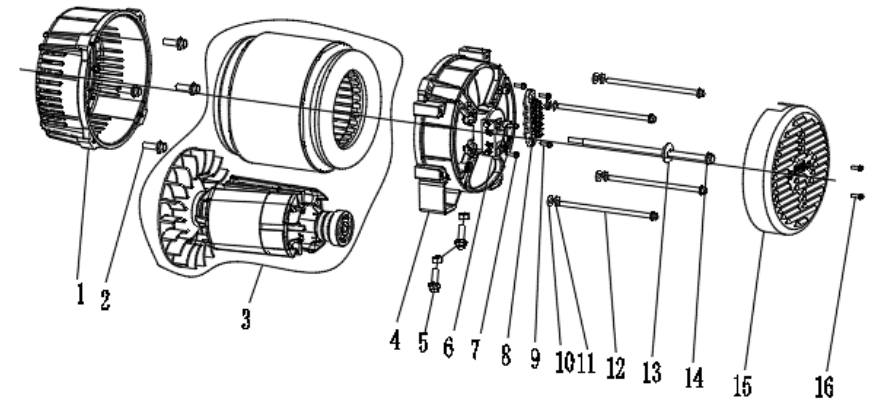

**Engine:**

Part #	Item Code	Description	Qty
1	812734	MUFFLER COMPONENT	1
2	812662	MUFFLER GASKET	2
39	812739	STARTING MOTOR COMPONENT	1
42	812710	IGNITION COIL ASSEMBLY	1
43	812711	IGNITION COIL ASSEMBLY	1
44	812704	OIL ALARM	1
80	812657	CARBURETOR GASKET	3
83	812684	EXHAUST PIPE	1
89	812736	CARBURETOR ASSEMBLY	1
90	812663	AIR FILTER GASKET	1
93	812717	AIR FILTER ASSEMBLY	1
93A	812751	AIR FILTER ELEMENT	1
108	812859	OIL DIPSTICK ASSEMBLY	1
111	812696	OIL SENSOR	1

## Frame:

Part #	Item Code	Description	Qty
1	812742	FRAME ASSEMBLY	1
3	812694	SHOCK ABSORBING BEARING (4PCS)	4
4	812693	SHOCK ABSORBING BEARING (2PCS)	2
5	812615	NUT	6
6	812583	LOCATING PIN LOCK CLAMP	2
8	812718	WHEEL ASSEMBLY	2
9	812707	AXLE	1
14	812588	SUPPORT RUBBER PAD	2
21	812678	RUBBER COVER FOR HANDLE	1
22	812709	HAND HANDLE TUBE ASSEMBLY	1
23	812659	CAP	2
24	812671	HANDLE RETAINING PIN	2
29	812732	AVR	1
44	812661	LOCATING PIN LOCK CLAMP	2

### Alternator:

Part #	Item Code	Description	Qty
4	812723	ALTERNATOR SUPPORT	1
7	812692	CARBON BRUSH	1

### Fuel Tank:

Part #	Item Code	Description	Qty
3	812854	FUEL TANK ASSEMBLY	1
8	812590	FUEL TANK CAP	1
9	812674	OIL FILTER	1
10	812688	OIL MARKER	1